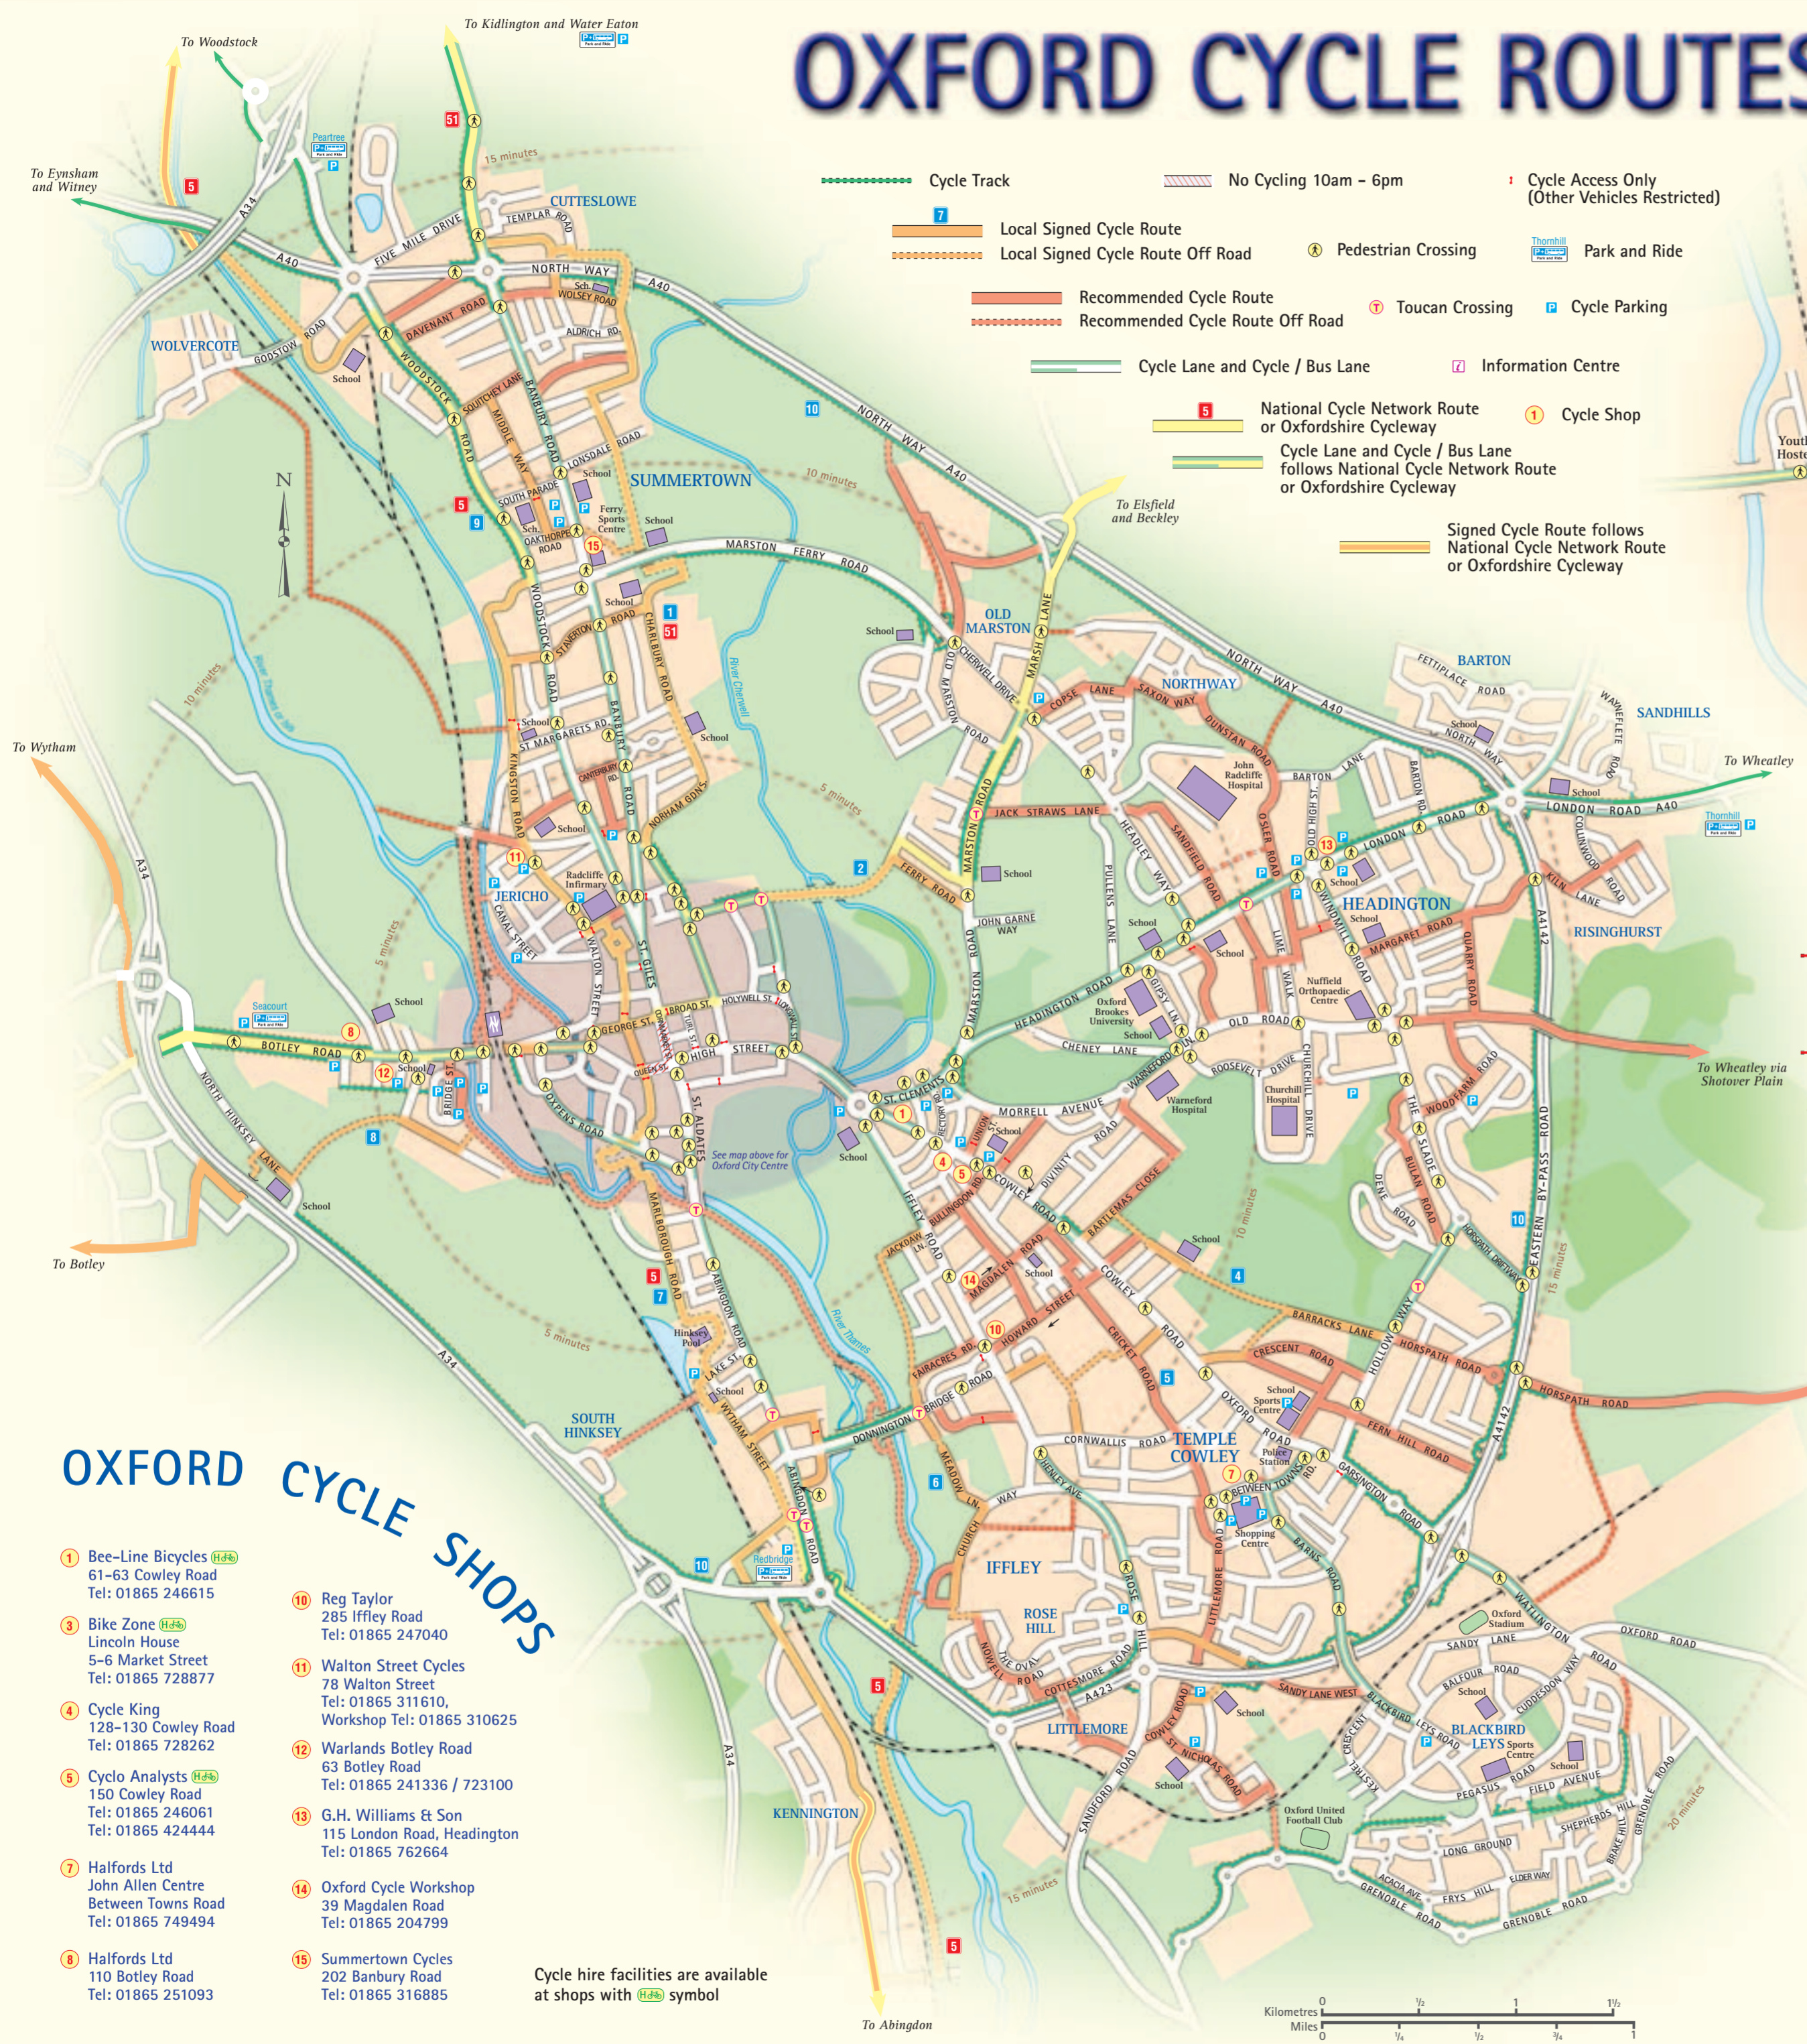

OXFORD CYCLE ROUTES

- Cycle Track
- No Cycling 10am - 6pm
- Cycle Access Only (Other Vehicles Restricted)
- Local Signed Cycle Route
- Local Signed Cycle Route Off Road
- Recommended Cycle Route
- Recommended Cycle Route Off Road
- Cycle Lane and Cycle / Bus Lane
- National Cycle Network Route or Oxfordshire Cycleway
- Cycle Lane and Cycle / Bus Lane follows National Cycle Network Route or Oxfordshire Cycleway
- Signed Cycle Route follows National Cycle Network Route or Oxfordshire Cycleway
- Pedestrian Crossing
- Park and Ride
- Toucan Crossing
- Cycle Parking
- Information Centre
- Cycle Shop

OXFORD CITY CENTRE

Bridle Path. Cyclists are permitted to use bridle paths but should give way to pedestrians and horse riders. Bridle paths may not be in a suitable condition for cycling in all weathers

Footpaths. Cycling is not permitted on footpaths but those shown may form valuable links in cycle routes. Please dismount.

Approximate time taken to cycle to or from Carfax

Maps for National Cycle Network route 5 and route 51 are available from local bookshops or from SUSTRANS.

National Cycle Network Route

Information from Sustrans from whom detailed maps can be obtained.

OXFORD CYCLE SHOPS

- 1** Bee-Line Bicycles 61-63 Cowley Road Tel: 01865 246615
- 3** Bike Zone Lincoln House 5-6 Market Street Tel: 01865 728877
- 4** Cycle King 128-130 Cowley Road Tel: 01865 728262
- 5** Cyclo Analysts 150 Cowley Road Tel: 01865 246061 Tel: 01865 424444
- 7** Halfords Ltd John Allen Centre Between Towns Road Tel: 01865 749494
- 8** Halfords Ltd 110 Botley Road Tel: 01865 251093
- 10** Reg Taylor 285 Iffley Road Tel: 01865 247040
- 11** Walton Street Cycles 78 Walton Street Tel: 01865 311610, Workshop Tel: 01865 310625
- 12** Warlands Botley Road 63 Botley Road Tel: 01865 241336 / 723100
- 13** G.H. Williams & Son 115 London Road, Headington Tel: 01865 762664
- 14** Oxford Cycle Workshop 39 Magdalen Road Tel: 01865 204799
- 15** Summertown Cycles 202 Banbury Road Tel: 01865 316885